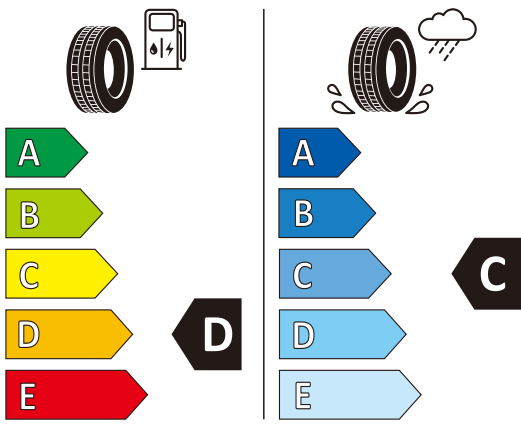

## 205/65R15 94H

**ENERG** ⚡

ROYAL BLACK

RK1985H1

205/65R15 94 H

C1

2020/740